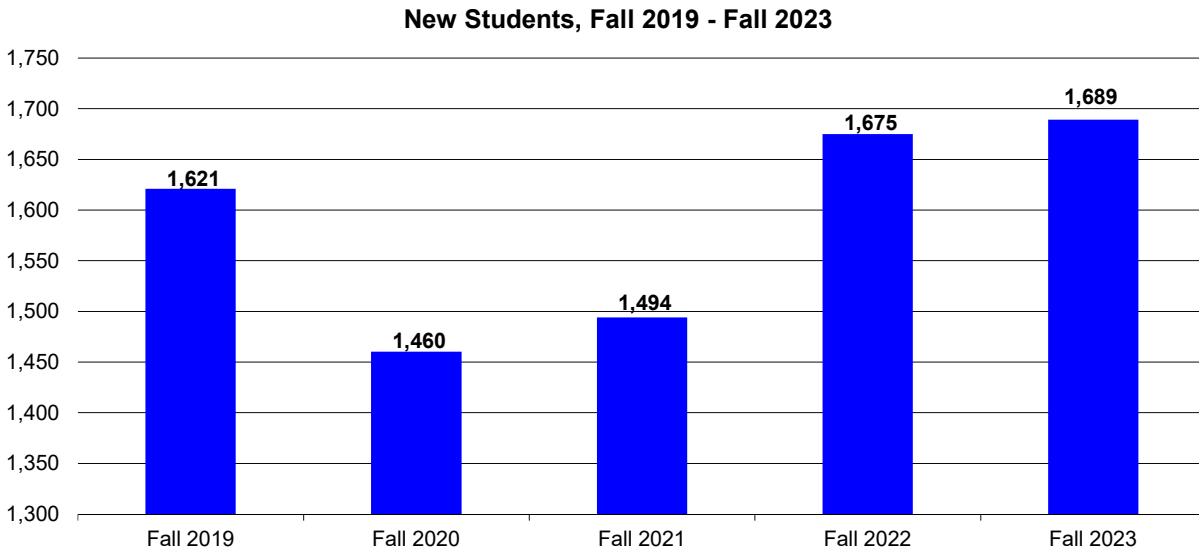

Duquesne University
New Student Profile
Fall Semesters 2019-2023

	Fall 2019	Fall 2020	Fall 2021	Fall 2022	Fall 2023
NEW STUDENTS					
First-time, Full-time Freshmen	1,300	1,191	1,231	1,439	1,473
First-time, Part-time Freshmen	2	4	2	2	4
Full-time Transfers	181	136	149	151	154
Part-time Transfers	7	5	3	0	3
Full-time Second Undergraduate Degree	120	105	87	76	50
Part-time Second Undergraduate Degree	0	1	0	0	0
Full-time Readmits	8	11	20	5	5
Part-time Readmits	3	7	2	2	0
UNIVERSITY TOTAL	1,621	1,460	1,494	1,675	1,689

Note: All traditional and non-traditional new students are included.
Source: Enrollment Management Group