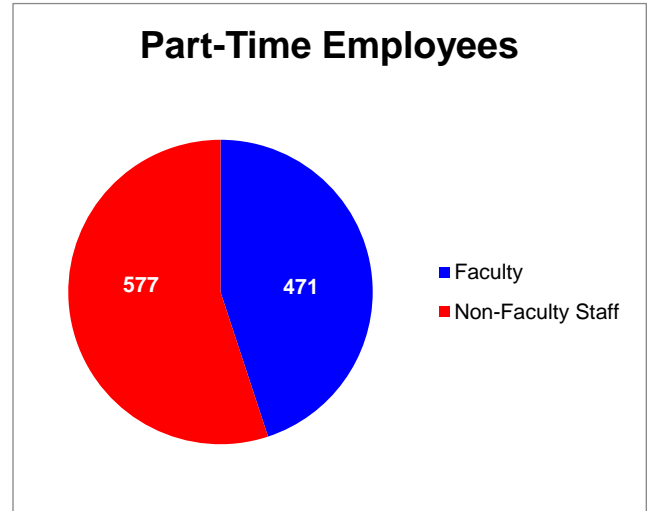

**Duquesne University  
Employees by Status  
Fall Semester 2020**

**Duquesne University  
Credit Hours Taught by Faculty Status  
Fall Semester 2020**

	Credit Hours Taught	Percentage
Part-Time Faculty	24,888	18%
Full-Time Faculty	112,862	82%
<b>Total</b>	<b>137,750</b>	<b>100%</b>