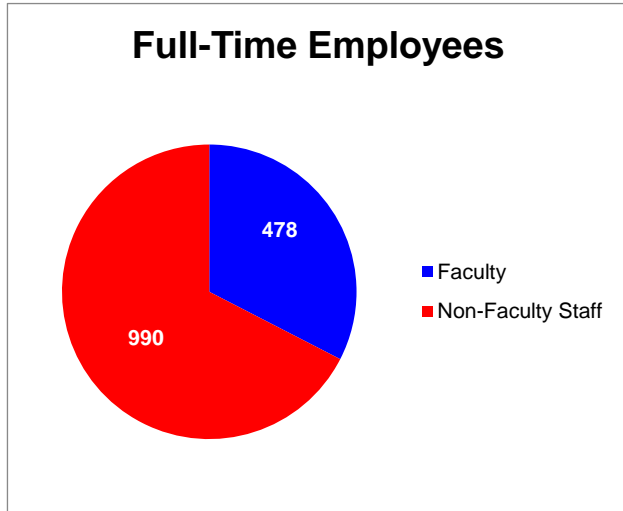

**Duquesne University  
Employees by Status  
Fall Semester 2020**

**Duquesne University  
Credit Hours Taught by Faculty Status  
Fall Semester 2020**

	Credit Hours Taught	Percentage
Part-Time Faculty	24,888	18%
Full-Time Faculty	112,862	82%
<b>Total</b>	<b>137,750</b>	<b>100%</b>