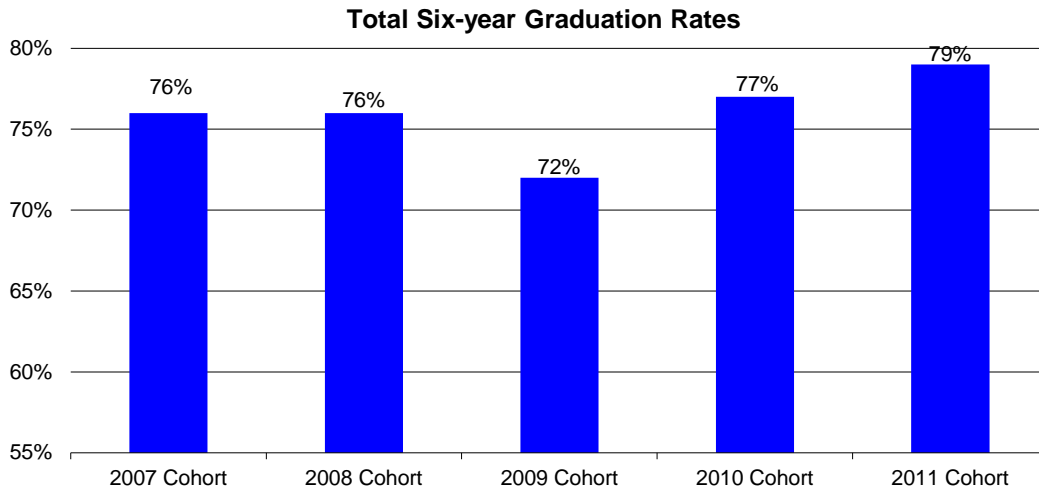

**Duquesne University
Graduation Rates ¹
Freshman Cohorts Fall 2007 - Fall 2011**

2011 Cohort	4 Year Rate	5 Year Rate	6 Year Rate
(Through August 2017)			
Men	62%	74%	76%
Women	73%	80%	81%
Total	68%	78%	79%

2010 Cohort	4 Year Rate	5 Year Rate	6 Year Rate
(Through August 2016)			
Men	63%	73%	74%
Women	72%	79%	80%
Total	68%	76%	77%

2009 Cohort	4 Year Rate	5 Year Rate	6 Year Rate
(Through August 2015)			
Men	54%	65%	66%
Women	69%	75%	76%
Total	63%	71%	72%

2008 Cohort	4 Year Rate	5 Year Rate	6 Year Rate
(Through August 2014)			
Men	60%	72%	75%
Women	68%	76%	77%
Total	65%	74%	76%

2007 Cohort	4 Year Rate	5 Year Rate	6 Year Rate
(Through August 2013)			
Men	61%	72%	74%
Women	70%	76%	77%
Total	66%	74%	76%

¹ Graduation Rate is calculated based upon the number of students entering the institution as full-time, first-time, baccalaureate degree-seeking undergraduates in a particular year and completing their program within six years.