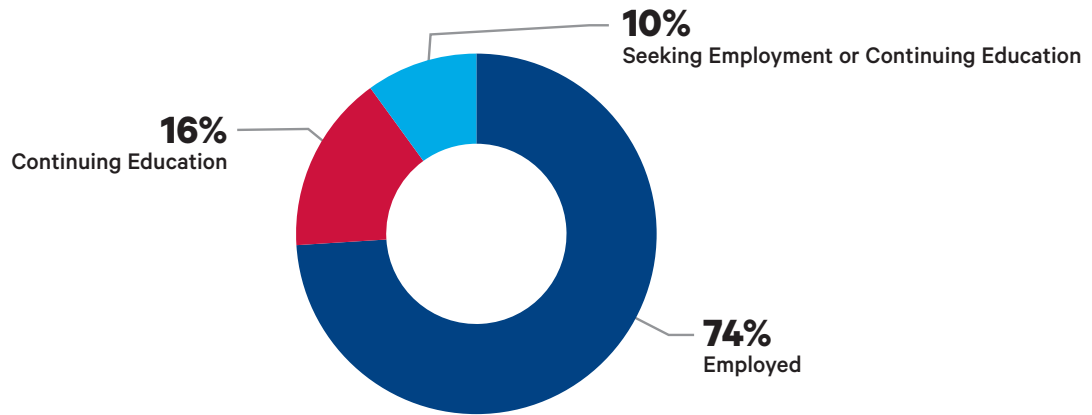

What are They Doing?

Employment Information

EMPLOYERS AND THE NUMBER OF HIRES

Duquesne University	7	Aquinas Academy of Pittsburgh	1	Cognitive Behavior Institute	1
Pittsburgh Public Schools	5	Aspire Nursery School	1	Crews Control, LLC.	1
Diocese of Pittsburgh	3	Aurora Health Services, LLC	1	Delaware County Intermediate Unit (DCIU)	1
North Allegheny School District	3	Avonworth School District	1	DePaul School for Hearing and Speech	1
The Bradley Center	3	Boston Public Schools	1	Development Dimensions International (DDI)	1
UPMC	3	Brentwood School District	1	Diocese of Greensburg	1
Verbal Beginnings, LLC	3	Bright Horizons	1	Divine Mercy Academy	1
ACHIEVING TRUE SELF	2	Burrell School District	1	Drexel University	1
Chartiers Valley School District	2	Butler Catholic School	1	Duquesne University in Rome	1
Kelly Educational Staffing	2	Carol Leone Dance, Gymnastics and Child Care	1	Earthen Vessels Outreach	1
Quaker Valley School District	2	Catholic Charities of the Diocese of Pittsburgh	1	Elroy Elementary	1
Slippery Rock University	2	Center That CARES	1	Environmental Charter School	1
Wesley Family Services	2	Central Valley School District (CVSD)	1	Erie Public Schools	1
Young Scholars of McKeesport Charter School	2	Cherry Creek School District	1	Fairfax County VA Public Schools	1
1st Years Daycare Center	1	City Abstract	1	Family Behavioral Resources	1
Alfred University	1	City Charter High School	1	Fox Chapel Area School District	1
Allegheny Valley School District	1			Hampton Township School District	1
				Healthcare Network	1